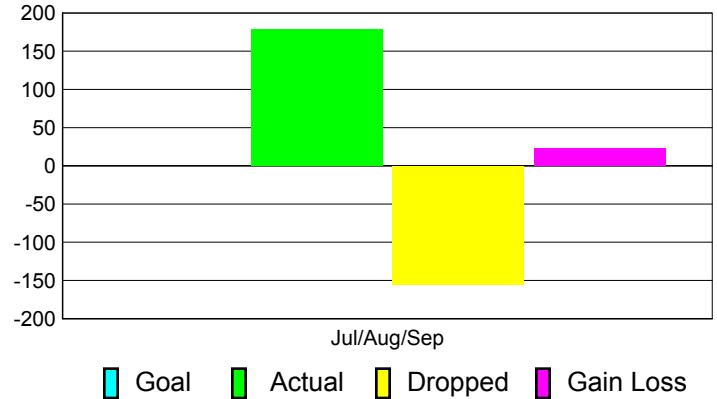

Membership Results 2011-2012

Goal, New, Dropped, Gain/Loss