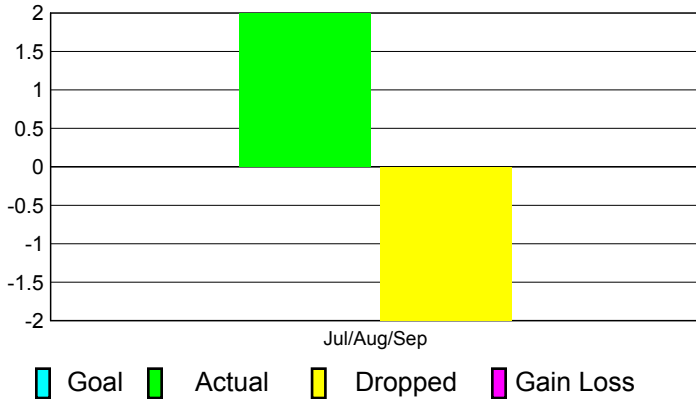

2011-2012 GMT Reports for District (or Undistricted) **District 323 H1**

GMT: **KAMLESH JAIN**

Location: **INDIA**

GMT CA: **6**

CLUBS

Club Results
2011-2012

Clubs
2010-2011

Month	New Club Goal	Actual New Clubs	Actual Dropped Clubs	Gain/Loss of Clubs	Gain/Loss of Clubs
Jul/Aug/Sep		2	-2	0	3
Totals		2	-2	0	3

Club Results 2011-2012

Goal, New, Dropped, Gain/Loss

Comparison of Club Gain/Loss

Current Year Compared to the Previous Year

YTD Status Quo Clubs 2011-2012

Status Quo Clubs Compared to Status Quo Members

MEMBERSHIP