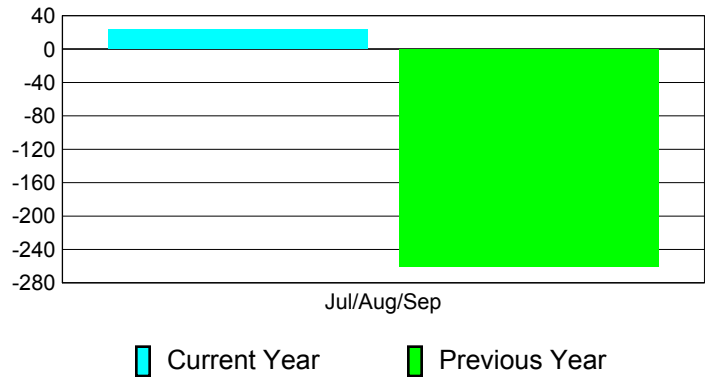

Comparison of Membership Gain/Loss

Current Year Compared to the Previous Year