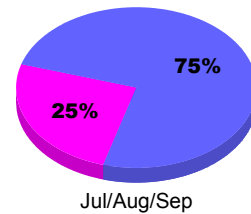

Membership Results
2011-2012

Membership
2010-2011

Month	Net Memb Goal	Actual New Memb	Actual Dropped Memb	Gain/Loss of Memb	Gain/Loss of Memb
Jul/Aug/Sep		178	-155	23	-261
Totals		178	-155	23	-261

Membership Results 2011-2012

Goal, New, Dropped, Gain/Loss

Comparison of Membership Gain/Loss

Current Year Compared to the Previous Year

Gender Comparison 2011-2012

Male Female